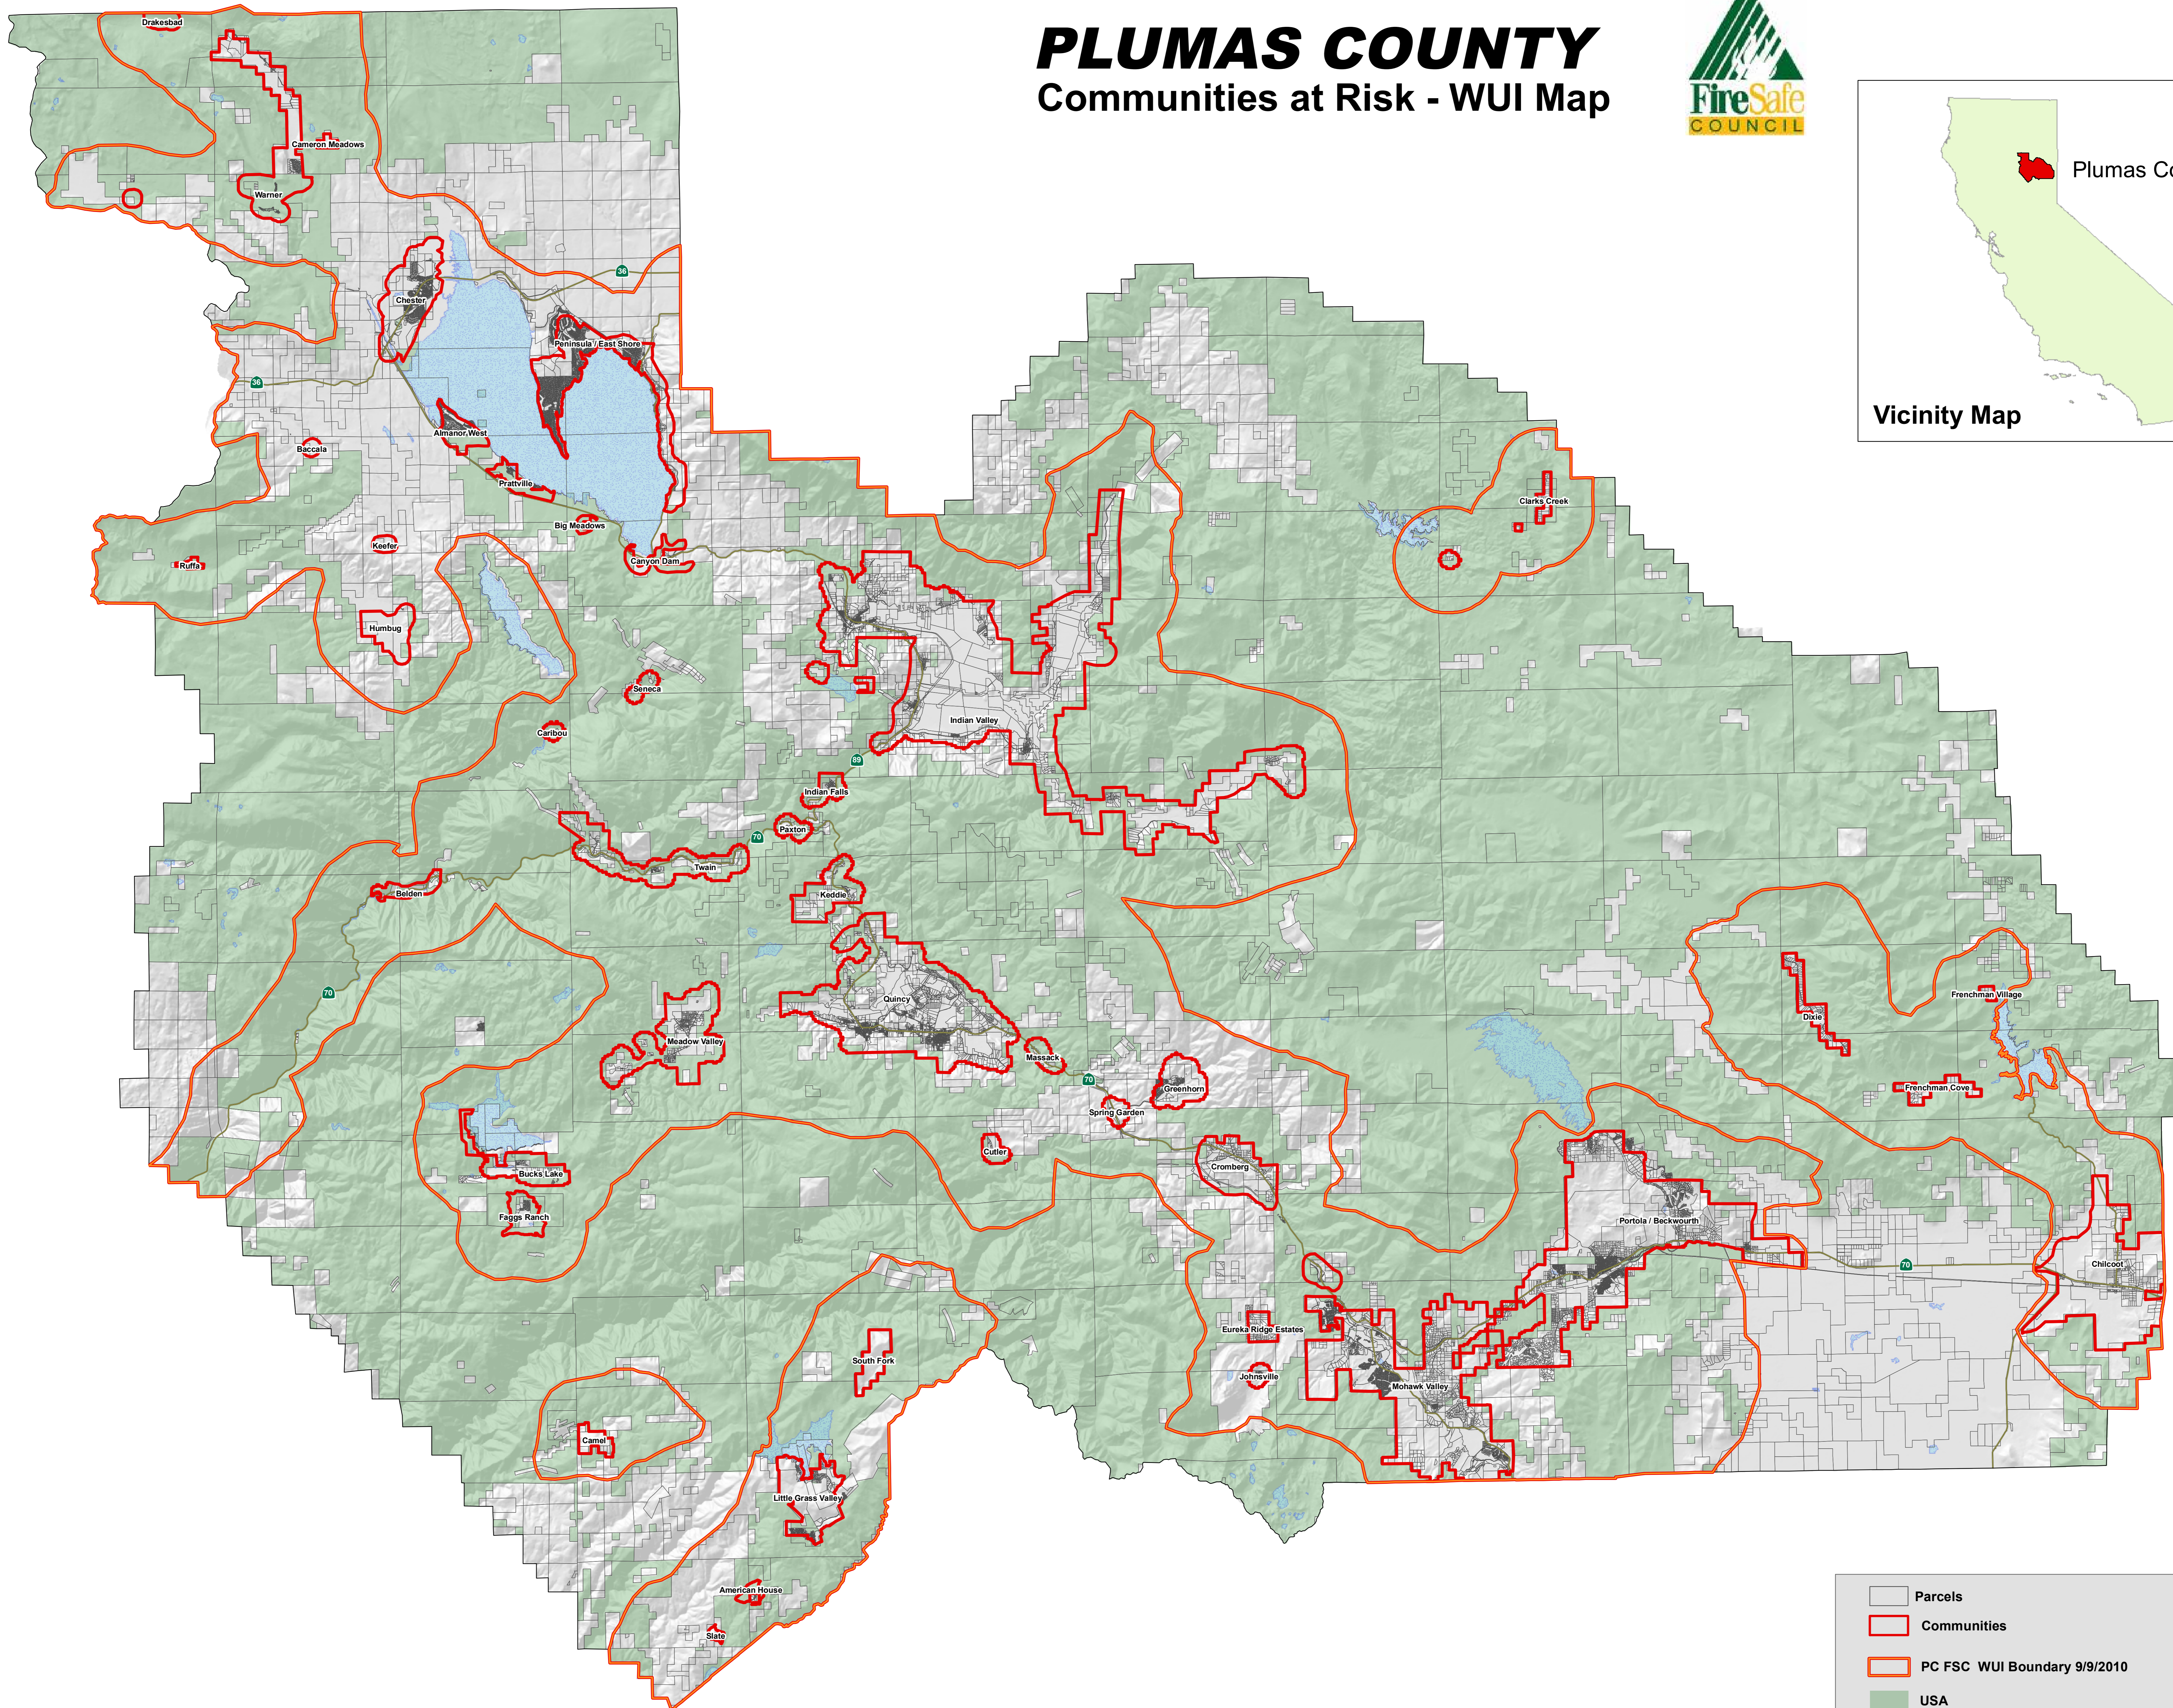

PLUMAS COUNTY

Communities at Risk - WUI Map

Legend:

- Parcels
- Communities
- PC FSC WUI Boundary 9/9/2010
- USA

Scale: 0 1.5 3 6 Miles